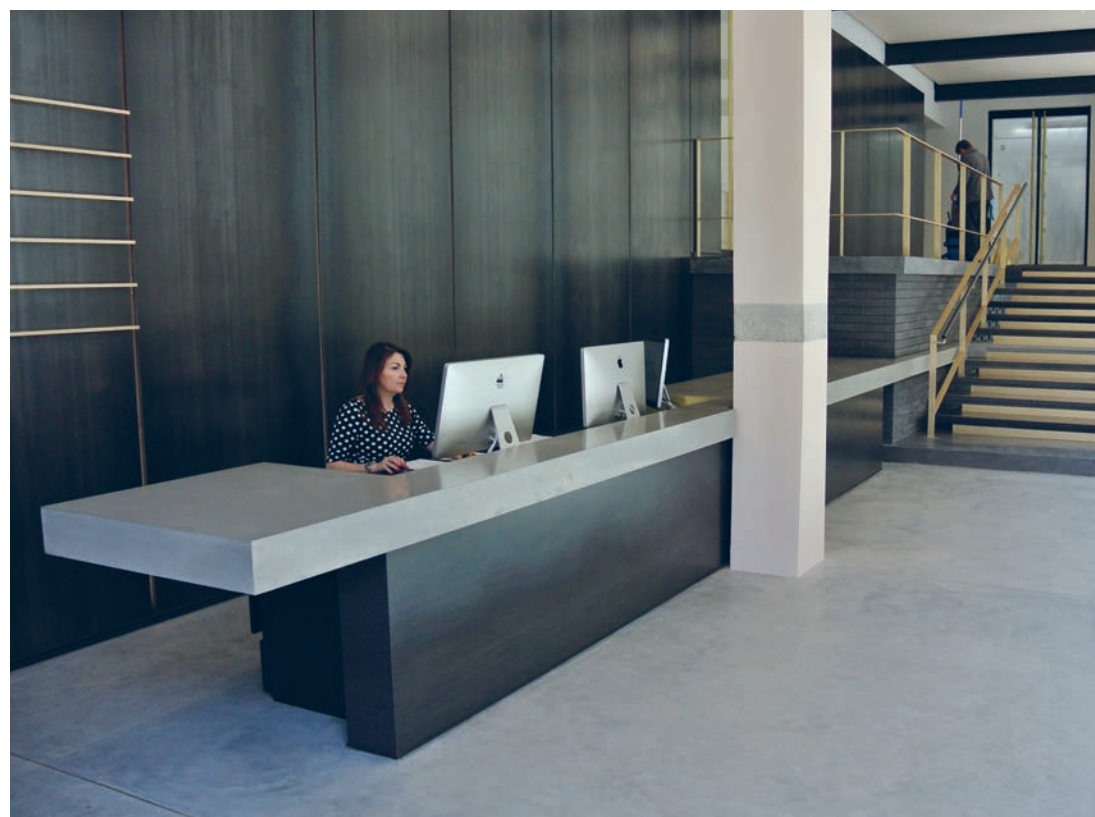

For more information and enquiries about our commercial work please see lowinfo.com/commercial

Residential.

Lowinfo uniquely combine versatile and robust materials with efficient and innovative design to create an sophisticated aesthetic for domestic spaces. From custom concrete worktops, floor tiles, and furniture, to bespoke stair-treads, fire hearths and basins and sinks, Lowinfo are leading designers of concrete interior spaces.